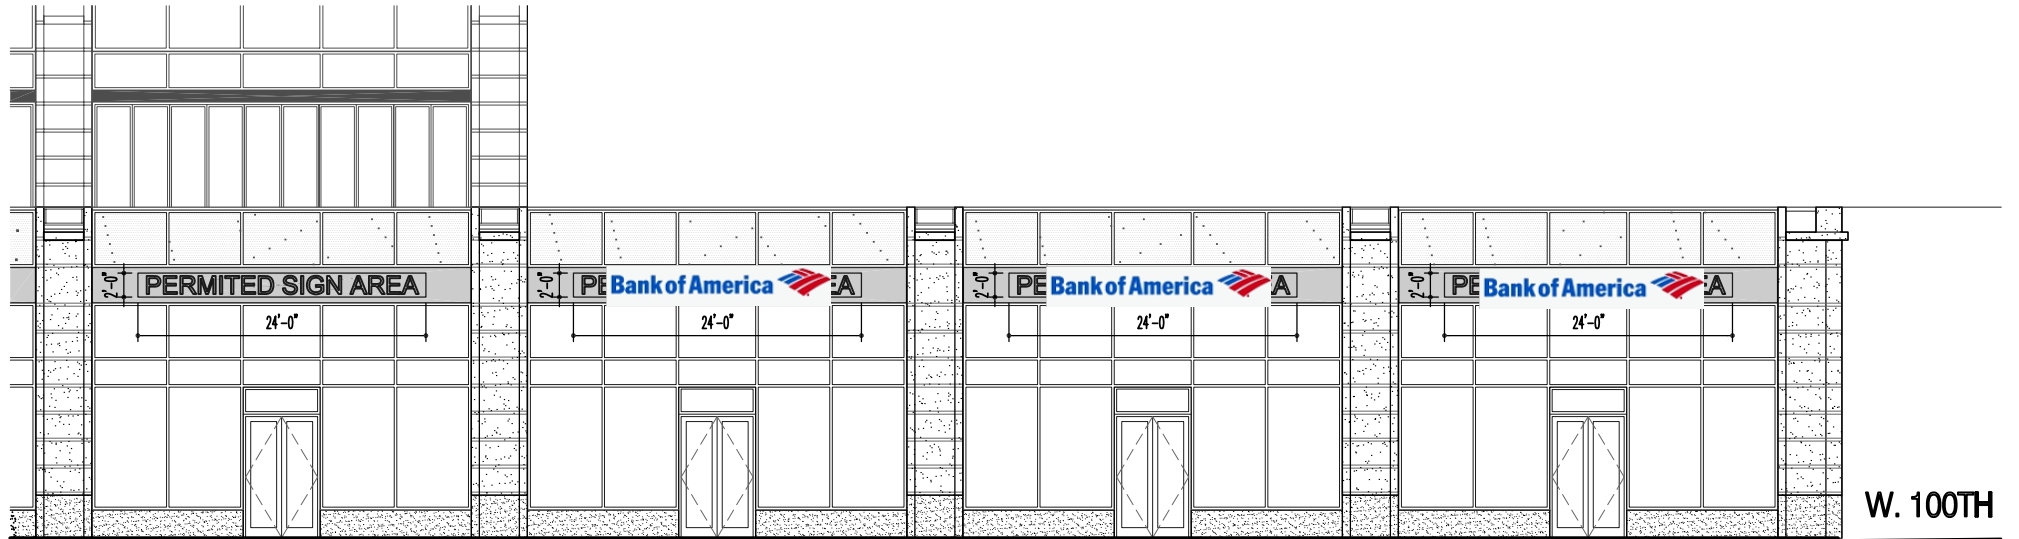

APPROX. RETAIL 'e' STOREFRONT ELEVATION

APPROX. RETAIL 'f' STOREFRONT ELEVATION

APPROX. RETAIL 'g' STOREFRONT ELEVATION

APPROX. RETAIL 'h' STOREFRONT ELEVATION

APPROX. RETAIL 'j' STOREFRONT ELEVATION

APPROX. RETAIL 'k' STOREFRONT ELEVATION

APPROX. RETAIL 'l' STOREFRONT ELEVATION

W. 100TH

COLUMBUS AVE.
NORTH WING RETAIL FRONTAGE

SCALE: 1/16" = 1'-0"
JUNE 25, 2007

808 COLUMBUS LLC
Owner
156 William Street, New York, N.Y. 10038
Tel (212) 406-0030 Fax (212) 571-7726

808
808 Columbus Ave
New York City

LEASE EXHIBIT